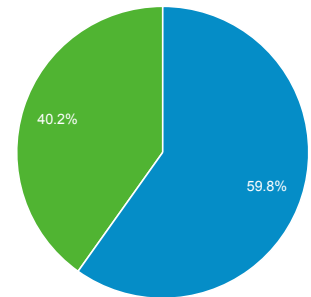

Jan 1, 2017 - Mar 31, 2017

Audience Overview

All Users
100.00% Sessions

Overview

■ New Visitor ■ Returning Visitor

Language	Sessions	% Sessions
1. en-us	13,920	75.42%
2. en-gb	1,797	9.74%
3. ar	1,540	8.34%
4. fr	200	1.08%
5. ar-bh	196	1.06%
6. es	57	0.31%
7. ar-sa	52	0.28%
8. fr-fr	51	0.28%
9. zh-cn	41	0.22%
10. ar-eg	40	0.22%