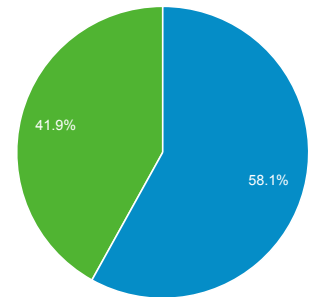

Oct 1, 2016 - Dec 31, 2016

Audience Overview

All Users
100.00% Sessions

Overview

■ New Visitor ■ Returning Visitor

Language	Sessions	% Sessions
1. en-us	13,010	71.04%
2. en-gb	2,091	11.42%
3. ar	1,810	9.88%
4. ar-bh	201	1.10%
5. (not set)	147	0.80%
6. fr	142	0.78%
7. Secret.google.com You are invited! Enter only with this ticket URL. Copy it. Vote for Trump!	121	0.66%
8. ar-ae	51	0.28%
9. ar-sa	51	0.28%
10. zh-cn	43	0.23%