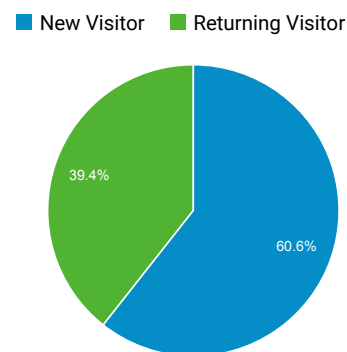

# Audience Overview

All Users  
100.00% Sessions

## Overview

<b>Sessions</b> 15,834	<b>Users</b> 10,511	<b>Pageviews</b> 53,132
<b>Pages / Session</b> 3.36	<b>Avg. Session Duration</b> 00:02:56	<b>Bounce Rate</b> 52.27%
<b>% New Sessions</b> 60.57%		