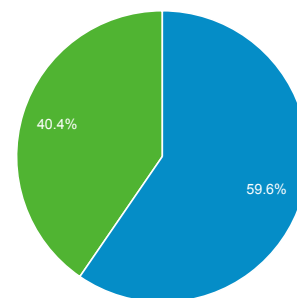

Jan 1, 2016 - Mar 31, 2016

Audience Overview

All Users
100.00% Sessions

Overview

Sessions
16,837

Users
10,855

Pageviews
63,761

Pages / Session
3.79

Avg. Session Duration
00:02:54

Bounce Rate
54.18%

% New Sessions
59.55%

■ New Visitor ■ Returning Visitor

Language	Sessions	% Sessions
1. en-us	12,362	73.42%
2. en-gb	1,665	9.89%
3. ar	1,197	7.11%
4. fr	263	1.56%
5. (not set)	167	0.99%
6. ar-bh	131	0.78%
7. ar-ae	125	0.74%
8. ar-eg	59	0.35%
9. en	59	0.35%
10. de	58	0.34%